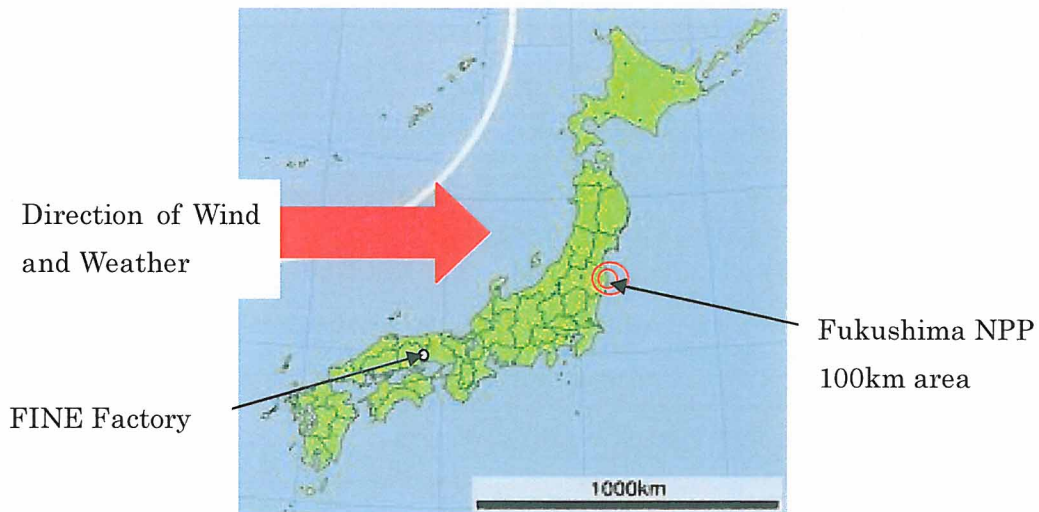

## STATEMENT OF FACT

An extremely severe earthquake centered in the Tohoku district struck on Friday, March 11. The nuclear power plant in Fukushima prefecture was damaged. Ministry of Education, Culture, Sports, Science and Technology, Japan (MEXT) has been monitoring environmental radioactivity level in fallout, water, vegetables, and food by prefecture. The government has not found any radioactive falls in Hyogo and Osaka prefecture. FINE Company Head Quarters and factories located are more than 660km away from the Fukushima Nuclear Power Plant.